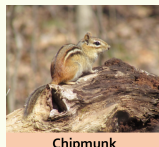

# BALLSTON CREEK PRESERVE

Canadian Geese

Animal hole

Trail marker

Red winged black bird

Oak leaf and acorn

BIG oak tree

Big rock

Mossy Rock

Bridge

Stone wall

Chipmunk

White Birch log

Woodpecker holes

Cattails

Long plank bridge